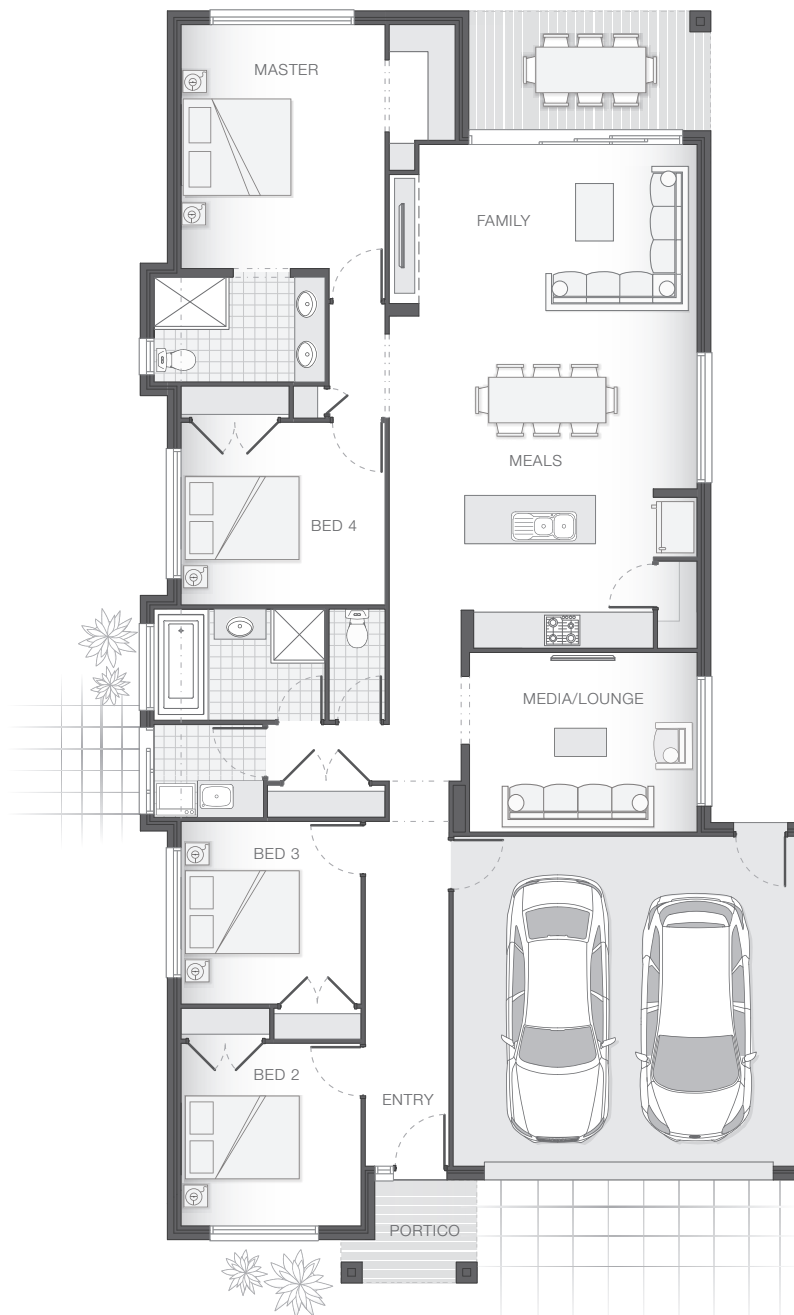

11.2m

21.2m

ONLY
AVAILABLE
IN NSW

KEPPEL OPTION A

FLOOR AREAS (m²)

Living	150.4m ²
Garage	34.4m ²
Alfresco	8.1m ²
Portico	3.3m ²
Total Area	196.2m²
Total Squares	21.1sq

ROOM DIMENSIONS (m)

Meals	4.0 x 2.7
Family	4.6 x 3.0
Master Bedroom	3.4 x 4.0
Bedroom 2	3.0 x 3.0
Bedroom 3	3.0 x 3.0
Bedroom 4	3.4 x 3.0
Media Lounge	3.8 x 3.0
Alfresco	4.0 x 2.0
Garage	5.7 x 5.5