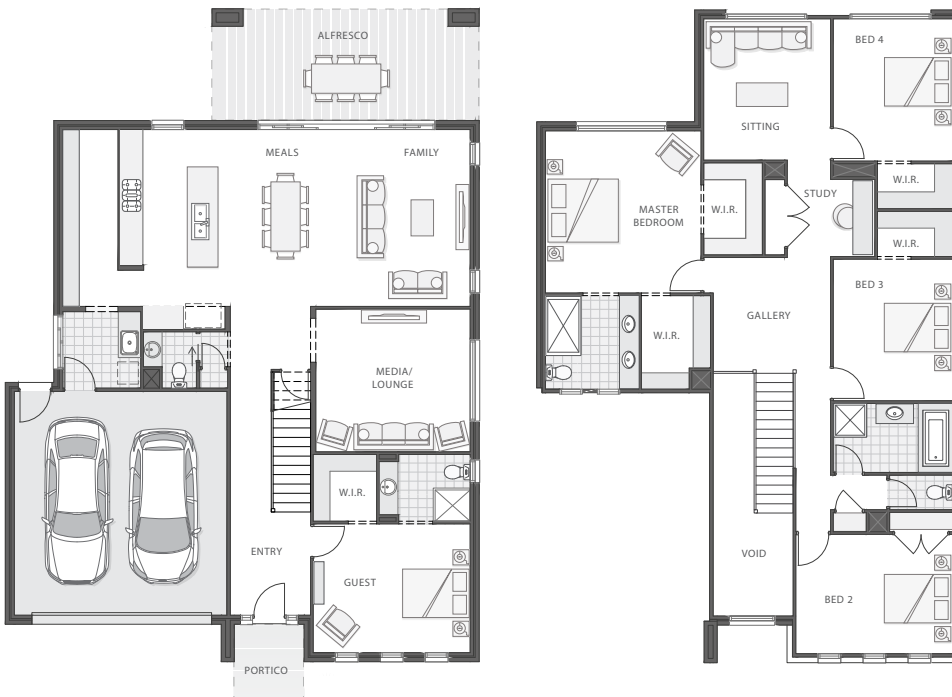

Meridian

STANDARD DESIGN | 341.4m² (36.7sq)

The Meridian home design has been carefully considered with large family living and sophisticated style in mind. Sprawling across two well-appointed levels, the Meridian boasts contemporary elements including a showstopping void and gallery space in addition to exclusive guest quarters with ensuite, large media room and an expansive alfresco dining area. Five bedrooms including master retreat are all spacious and separate, creating secluded retreats for the whole family.

KEY DIMENSIONS

Minimum Lot Width	15.0m
Length	17.5m
Width	12.7m

ROOM DIMENSIONS (m)

Meals	3.1 x 3.8
Family	3.7 x 3.8
Master Bedroom	4.2 x 4.3
Bedroom 2	4.2 x 3.2
Bedroom 3	3.8 x 3.2
Bedroom 4	3.2 x 3.8
Guest Bedroom 5	4.2 x 3.4
Media/Lounge	4.1 x 3.8
Rumpus	3.4 x 3.8
Study	1.2 x 2.1
Alfresco	7.2 x 3.0

FLOOR AREAS (m²)

Lower Living	129.6
Upper Living	150.6
Alfresco	21.5
Garage	37.4
Portico	2.2

Available facade options for:

CAPESTONE, HADLEY, KERWIN, MERIDIAN, PATERSON, RICHMOND HOME DESIGNS

BENSON

BROOKLYN