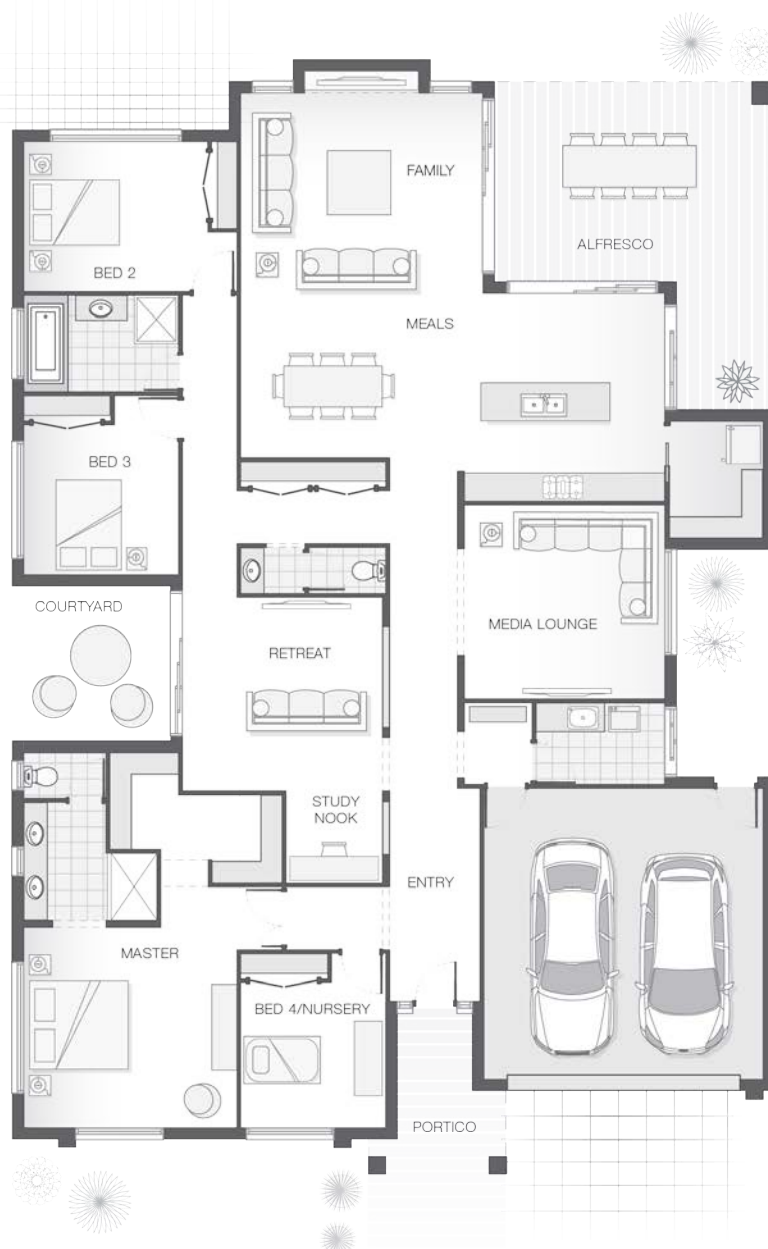

# Penn

Option B | 315.9m<sup>2</sup> (34.0sq)

| TAYLOR FACADE

4 2.5 2

The Penn home design is functional and fashionable and provides a clever layout conducive for family living, relaxing and entertaining. You will feel completely immersed in the outdoors in this home, whether it be as you entertain in the wrap around alfresco area that flows directly into the open plan living space or relaxing in the family retreat overlooking the outdoor courtyard area. The master retreat is the ideal parent's haven with dual vanity, oversized walk-in-robe and great separation from the remaining bedrooms and living spaces.

## KEY DIMENSIONS

Minimum Lot Width	18.0m
Length	23.0m
Width	15.7m

## ROOM DIMENSIONS (m)

Meals	3.2 x 3.2
Family	5.0 x 4.3
Master Bedroom	4.4 x 4.1
Bedroom 2	3.8 x 3.1
Bedroom 3	3.2 x 3.1
Bedroom 4	3.0 x 3.0
Media Lounge	4.1 x 4.0
Study	2.0 x 1.9
Retreat	4.1 x 2.9
Alfresco	5.8 x 4.1

## FLOOR AREAS (m<sup>2</sup>)

Indoor Living	241.8
Garage	38.3
Alfresco	29.2
Portico	6.6